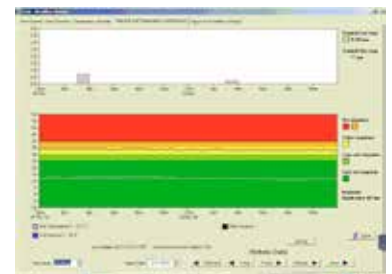

Another quality NZ product from Farmtrenz, the farm monitoring specialists.

Farmtrenz™
FARM MONITORING SYSTEMS

Watching – when you're not.

Farmtrenz is a division of

ELECTRONIC SPECIALISTS
Manufacturers of Electronic Controls since 1985

73 Deveron Street PO Box 1759 Invercargill
Ph. (03) 218 2515 Email: sales@especs.co.nz
www.electronic-specialists.co.nz