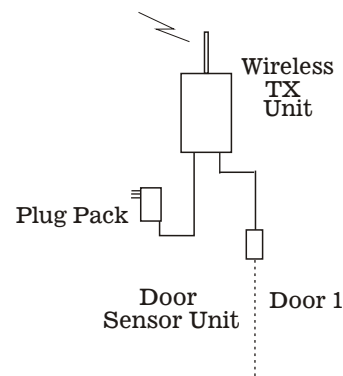

Further information contact Richard Conroy E-mail: especs@southnet.co.nz

ELECTRONIC SPECIALISTS

73 Deveron Street P.O. Box 1759 Invercargill New Zealand
Ph. 03 218 2515 www.electronic-specialists.co.nz Fax 03 218 2454

Wireless Transmitter.cdr